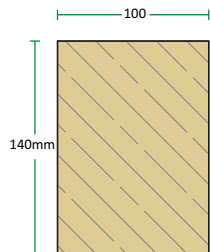

Circular window surrounds WSC140

Our large WSC140 circular windows are available with or without keystone details.

Typical installation detail

Example A Section

Example B and C Section

If you require any further information, please call 01258 472685 and ask to speak to a member of our technical department
All joints shown 6mm