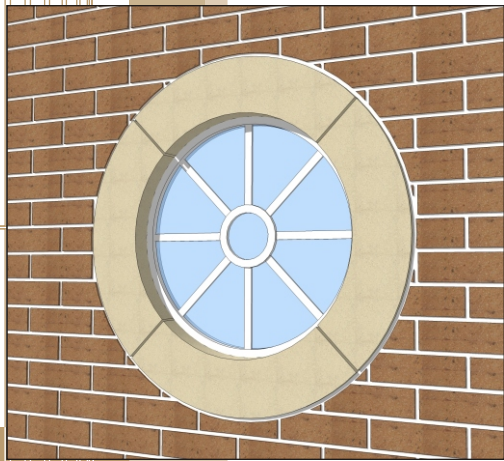

Circular window surrounds WSC140

Our large WSC140 circular windows are available with or without keystone details.

Typical installation detail

Example A Section

Example B and C Section

If you require any further information, please call 01258 472685 and ask to speak to a member of our technical department
All joints shown 6mm