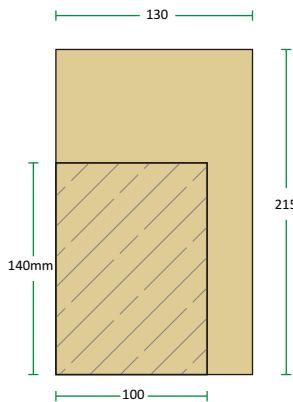

Circular window surrounds WSC140

Our large WSC140 circular windows are available with or without keystone details.

Typical installation detail

Example A Section

Example B and C Section

If you require any further information, please call 01258 472685 and ask to speak to a member of our technical department
All joints shown 6mm