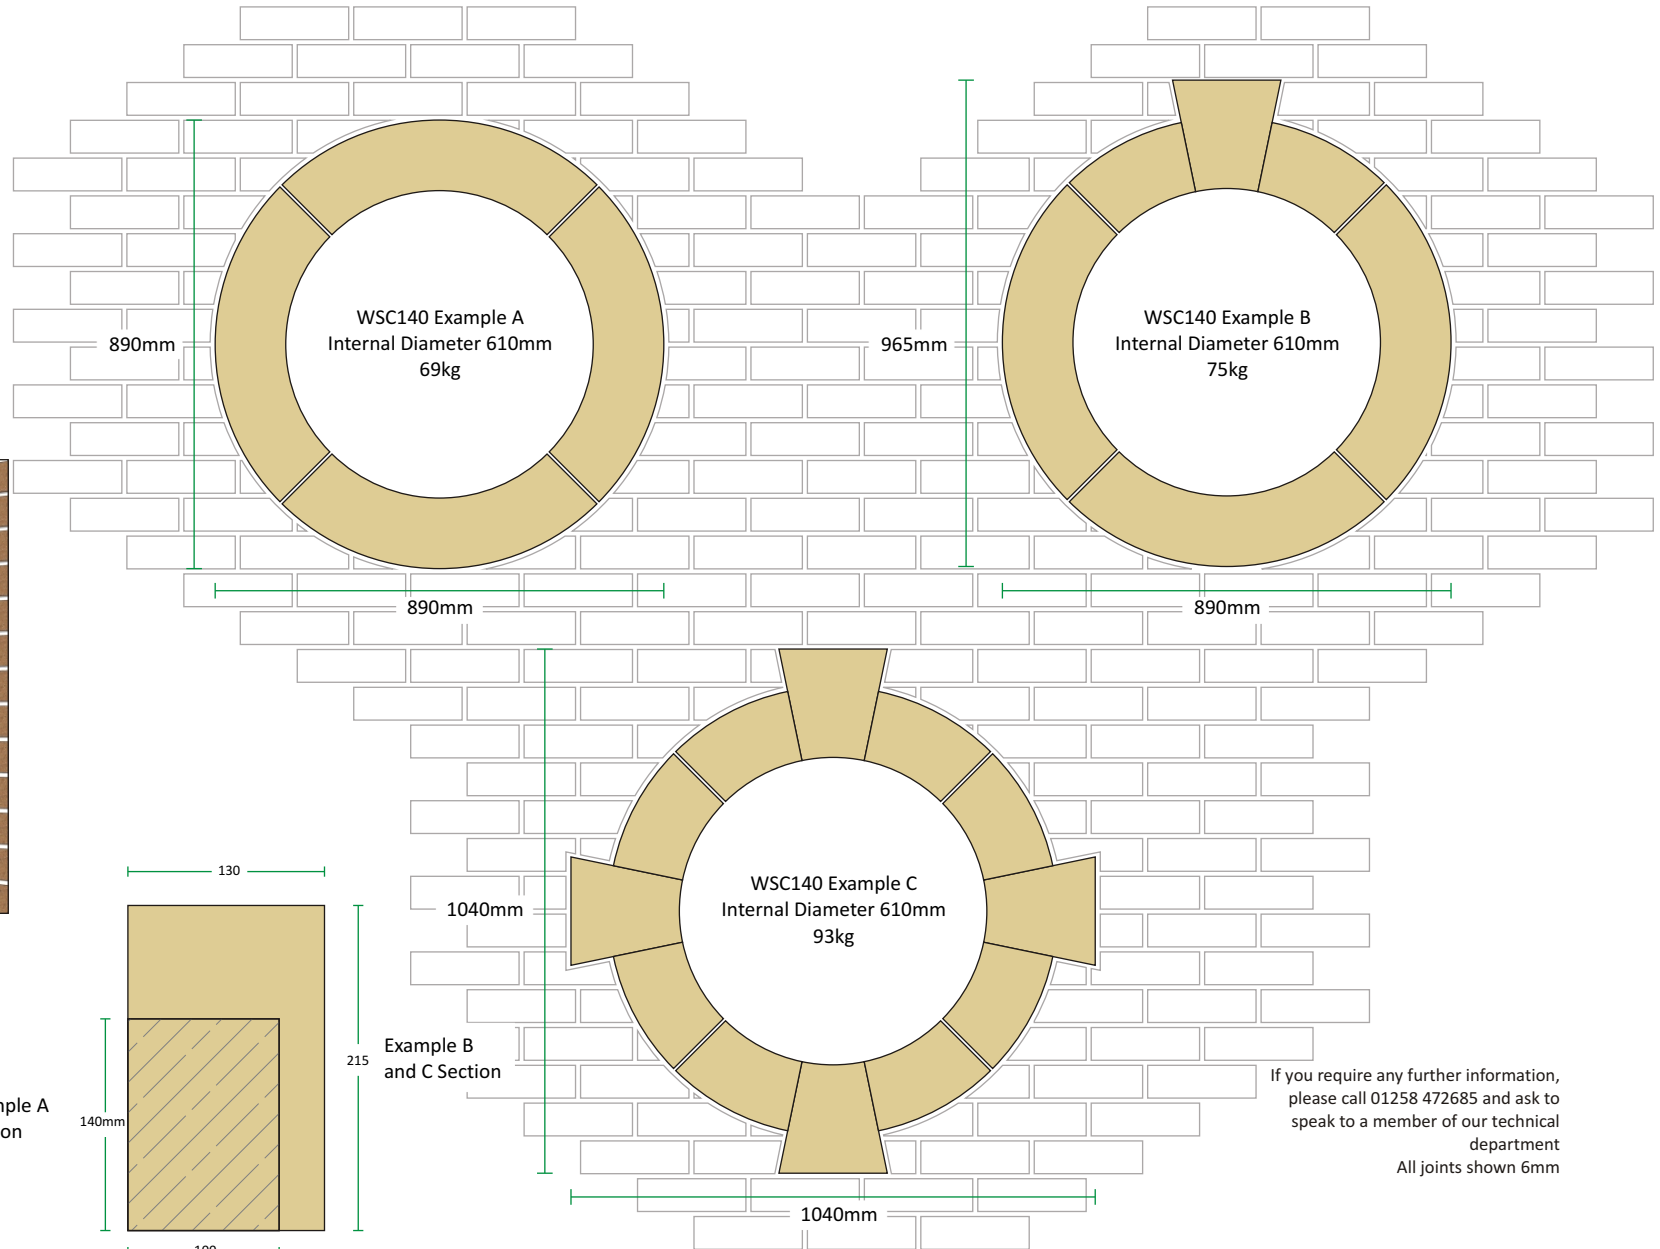

Circular window surrounds WSC140

Our large WSC140 circular windows are available with or without keystone details.

Typical installation detail

Example A Section

Example B and C Section

If you require any further information, please call 01258 472685 and ask to speak to a member of our technical department
All joints shown 6mm